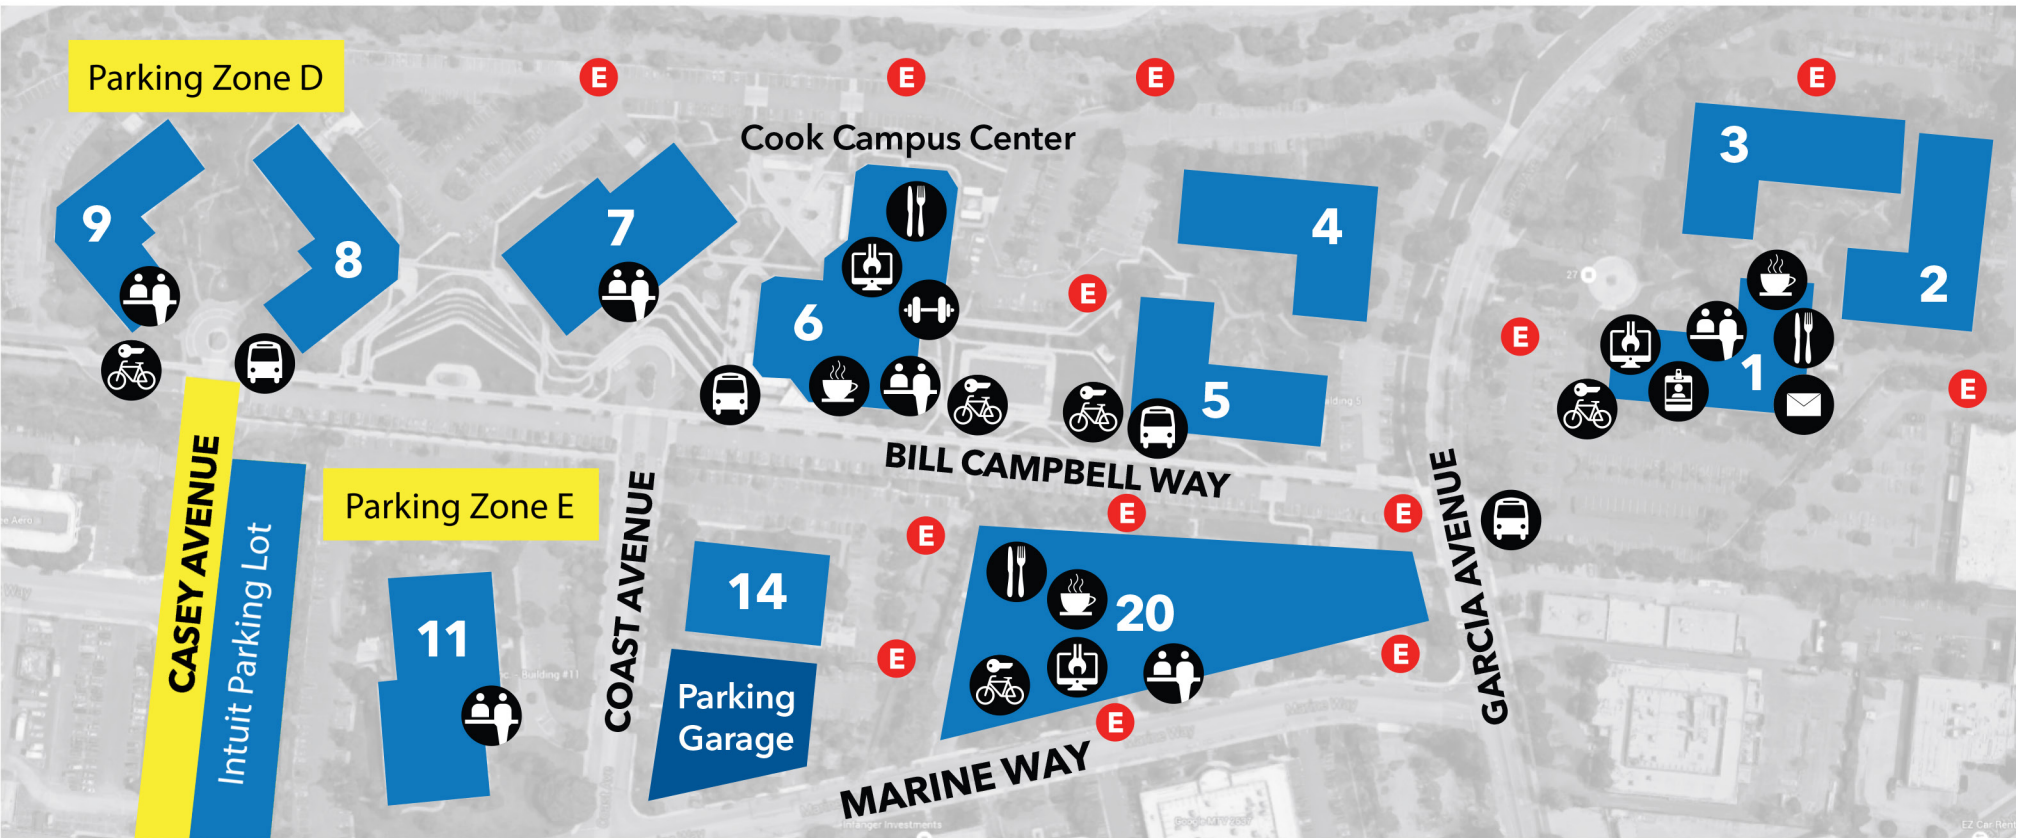

# Mountain View Campus Map

 Cafe	 Coffee bar	 Copy & mail center	 Badging	 Bike lockers
 Fitness center	 MVgo shuttle stop	 TechKnow bar	 Visitor lobby	 Evacuation area

MTV 01 - 2535 Garcia Avenue  
 MTV 02 - 2475 Garcia Avenue  
 MTV 03 - 2525 Garcia Avenue  
 MTV 04 - 2500 Garcia Avenue

MTV 05 - 2550 Garcia Avenue  
 MTV 06 - 2750 Coast Avenue  
 MTV 07 - 2700 Coast Avenue  
 MTV 08 - 2650 Casey Avenue

MTV 09 - 2600 Casey Avenue  
 MTV 11 - 2675 Coast Avenue  
 MTV 14 - 2593 Coast Avenue  
 MTV 20 - 2600 Marine Way